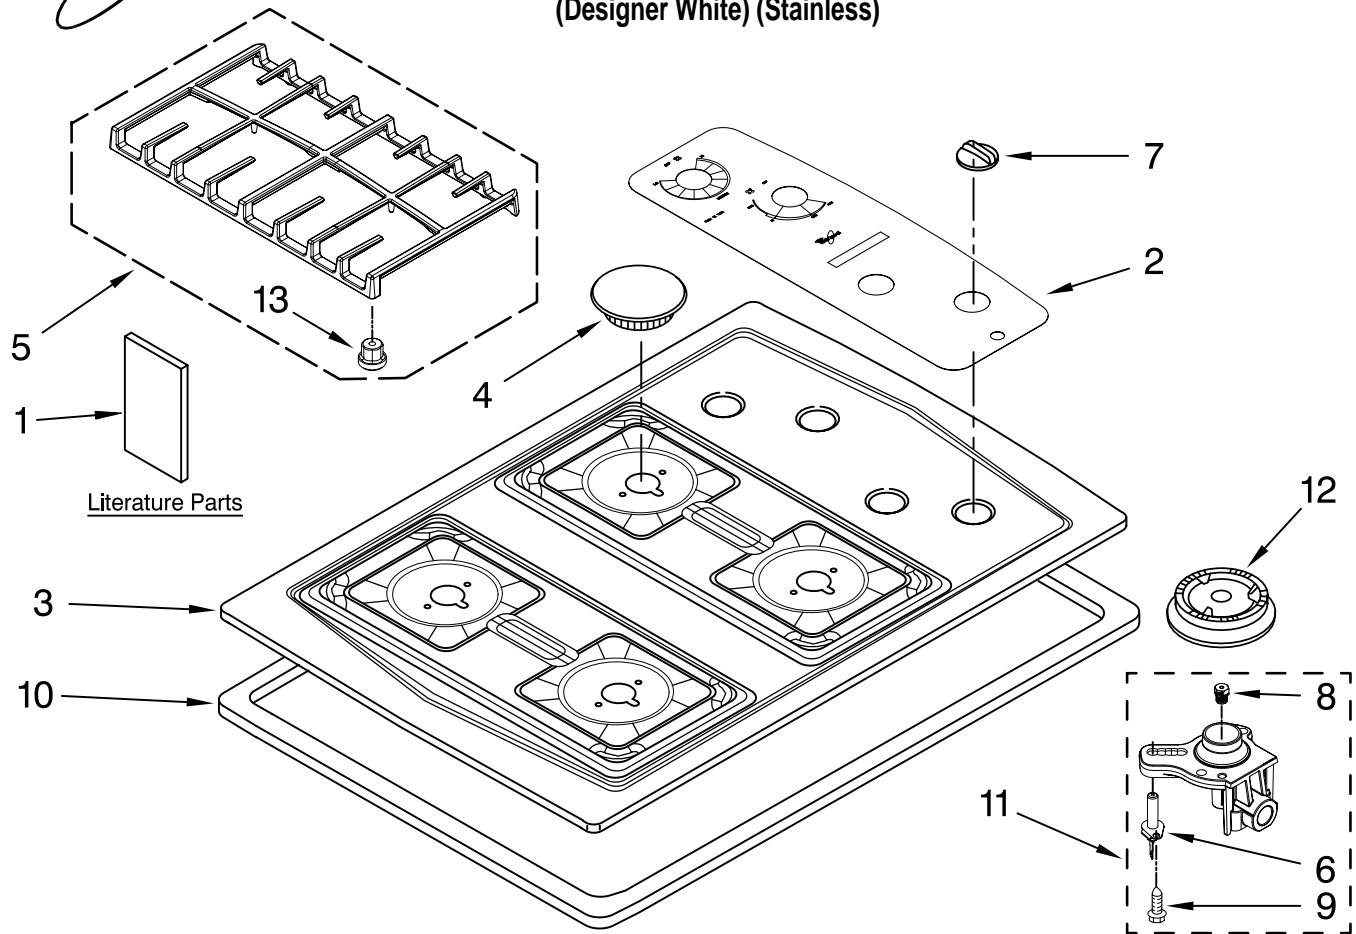

COOKTOP, BURNER AND GRATE PARTS

For Models: SCS3617RQ04, SCS3617RS04

36" GAS COOKTOP

(Designer White) (Stainless)

Illus. No.	Part No.	DESCRIPTION	Illus. No.	Part No.	DESCRIPTION	Illus. No.	Part No.	DESCRIPTION
1	3192098	Literature Parts	4		Cap, Burner	8		Orifice
	W10131955	Wiring Diagram		8286153CB	Coal Matte Black		8286473	RF
		Installation		8286153CG	Cumberland Gray		3192523	LR
		Instructions			LR		8286551	LF & RR
	8286620	Conversion		8286154CB	Coal Matte Black	9	8273062	Screw
		Instructions		8286154CG	Cumberland Gray	10	9760279	Seal, Foam
	W10162190	Use & Care Guide			LF & RR			(Stainless Models
		Safe Cooking Tips		8286155CB	Coal Matte Black			Only)
	3191638	English		8286155CG	Cumberland Gray	11		Holder, Orifice
	9759133	French			Grate		W10128449	RF
			5		Right		W10128450	LR
2	8286503	Panel, Control		8285885CB	Coal Matte Black		W10128451	LF & RR
3		Cooktop		8285885CG	Cumberland Gray	12		Head, Burner
	3191253	White			Left		8286181	RF
	W10157844	Stainless		8285887CB	Coal Matte Black		8286184	LR
				8285887CG	Cumberland Gray		8286182	LF & RR
			6	9782116	Electrode	13	8286695	Rubber Foot
			7		Knob, Control (4)			(kit of 4)
				8286057BL	Black			
				8286057WH	White			

Following Parts Not Illustrated

- Harness, Wire Ignitor
- 4456626 15"
- 4456627 28"

FOR ORDERING INFORMATION REFER TO PARTS PRICE LIST

BURNER BOX, GAS VALVES, AND SWITCHES

For Models: SCS3617RQ04, SCS3617RS04